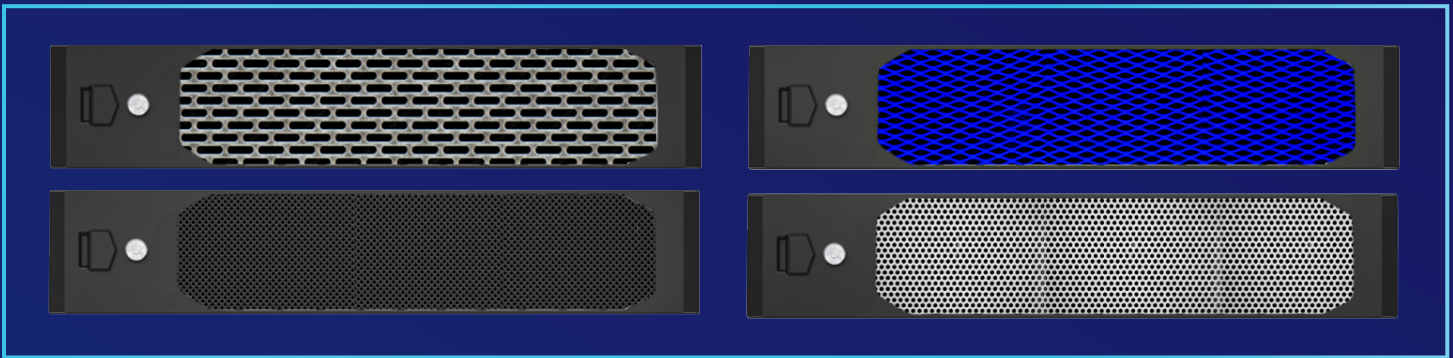

CHENBRO

SURVEILLANCE STORAGE SOLUTIONS

Customizable Mix-and-Match NVR Enclosures

Chenbro enclosure solutions are a powerful foundation for building customized surveillance storage systems, whether you require **unique specs** or **customized logos**. Our range of compact form factors and drive cage options ensure we have the ideal option for a range of scenarios.

TAA-COMPLIANT
FACTORIES

SIMPLICITY · FLEXIBILITY · SCALABILITY

www.referencemotherboard.com

www.chenbro.com

Customizable Bezels

Below are examples of bezels we've made in the past. Contact your sales representative to start customizing according to your needs.